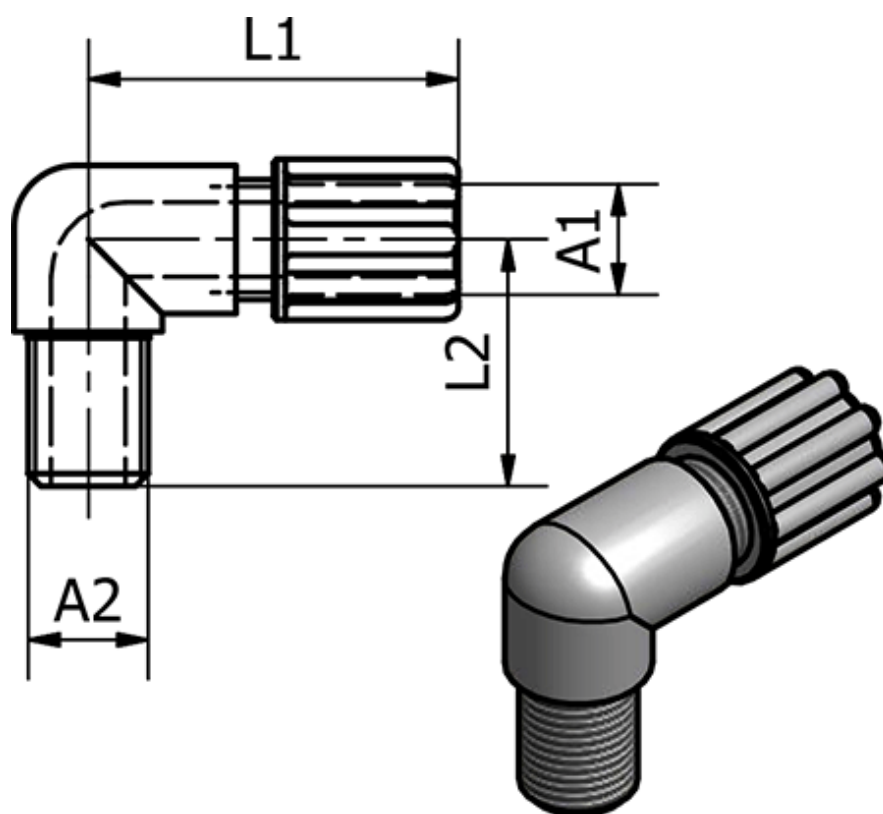

Article number: 58614084

Description: Push-on 140.84, Ø9/12 - G 1/2"
Angle

Measures

Ext. Hose Diameter A1	= 9/12
L1	= 40
L2	= 34
Thread A2	= G 1/2"